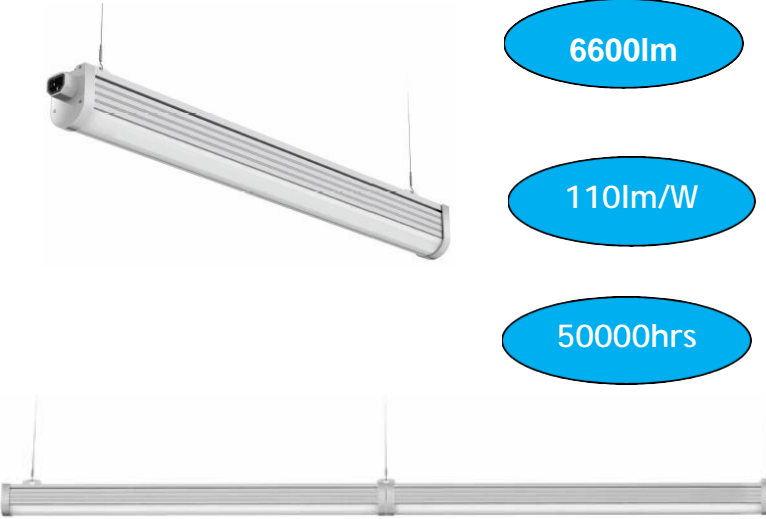

- Direct line voltage 100-277AC
- Replaces Conventional Suspended Mount Commercial Lighting
- Instant on
- Environmentally friendly; no mercury or lead
- 5 year product warranty
- Choice of 4000K, 5000K or 6000K
- Frosted lens for uniform diffuse appearance
- Up to 80% energy savings
- Ultra-high performance LED delivers 140 lpw
- Suitable for Wet Locations
- Motion Sensor Available
- Zigbee Integration Available
- Microwave Sensor Available

ORDERING GUIDE

Example: GG-EC1-40W-850-CM

Company	Type	Watts	CCT	Cover
GG - Global Green	EC1	40W	840 - CRI80, 4000K 850 - CRI80, 5000K 860 - CRI80, 6000K	CM- Cilieng Mount SM- Surface Mount

LED Easy Connect Linear Highbay

Linkable LED Linear Highbay

60W

6600lm

110lm/W

50000hrs

FEATURES

- Direct line voltage 100-277AC
- Replaces Conventional Suspended Mount Commercial Lighting
- Instant on
- Environmentally friendly; no mercury or lead
- 5 year product warranty
- Choice of 4000K, 5000K or 6000K
- Frosted lens for uniform diffuse appearance
- Up to 80% energy savings
- Ultra-high performance LED delivers 140 lpw
- Suitable for Wet Locations
- Motion Sensor Available
- Zigbee Integration Available
- Microwave Sensor Available

DIMENSIONS

APPLICATIONS

- Supermarket
- Retail
- Industrial
- Commercial

SPECIFICATIONS

Watts	Volts	Lumens	Beam Angle	CCT	CRI
60W	AC120-277V	6600 lm	120 degrees	4000K/5000K/ 6000K	>80
Efficiency	PF	Type	IP	Rated Life	Approvals
110lm/W	>0.95	EC1	65	50000hrs	UL/cUL,