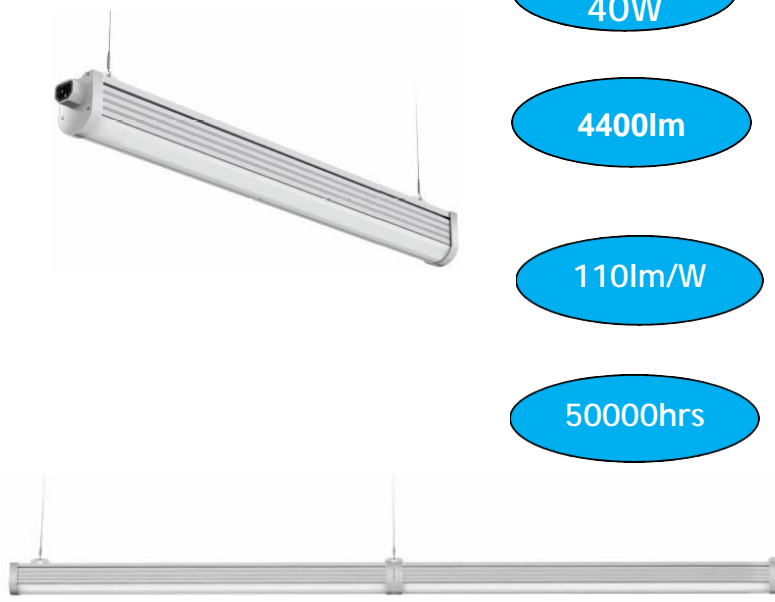

GLOBAL GREEN CORPORATION

LED Easy Connect Linear Highbay

Linkable LED Linear Highbay

40W

4400lm

110lm/W

50000hrs

FEATURES

- Direct line voltage 100-277AC
- Replaces Conventional Suspended Mount Commercial Lighting
- Instant on
- Environmentally friendly; no mercury or lead
- 5 year product warranty
- Choice of 4000K, 5000K or 6000K
- Frosted lens for uniform diffuse appearance
- Up to 80% energy savings
- Ultra-high performance LED delivers 140 lpw
- Suitable for Wet Locations
- Motion Sensor Available
- Zigbee Integration Available
- Microwave Sensor Available

DIMENSIONS

APPLICATIONS

- Supermarket
- Retail
- Industrial
- Commercial

SPECIFICATIONS

Watts	Volts	Lumens	Beam Angle	CCT	CRI
40W	AC120-277V	4400 lm	120 degrees	4000K/5000K/ 6000K	>80
Efficiency	PF	Type	IP	Rated Life	Approvals
110lm/W	>0.95	EC1	65	50000hrs	UL/cUL,

ORDERING GUIDE

Example: GG-EC1-40W-850-CM

Company	Type	Watts	CCT	Cover
GG - Global Green	EC1	40W	840 - CRI80, 4000K 850 - CRI80, 5000K 860 - CRI80, 6000K	CM- Cilieng Mount SM- Surface Mount

LED Easy Connect Linear Highbay