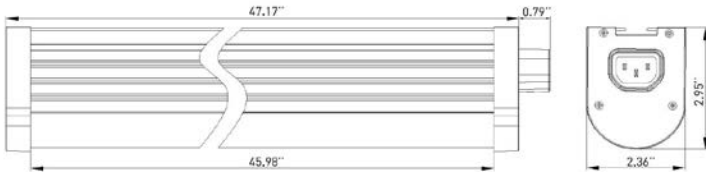

DIMENSIONS

APPLICATIONS

- Supermarket
- Retail
- Industrial
- Commercial

SPECIFICATIONS

Watts	Volts	Lumens	Beam Angle	CCT	CRI
40W	AC120-277V	4400 lm	120 degrees	4000K/5000K/ 6000K	>80
Efficiency	PF	Type	IP	Rated Life	Approvals
110lm/W	>0.95	EC1	65	50000hrs	UL/cUL,

DIMENSIONS

APPLICATIONS

- Supermarket
- Retail
- Industrial
- Commercial

SPECIFICATIONS

Watts	Volts	Lumens	Beam Angle	CCT	CRI
60W	AC120-277V	6600 lm	120 degrees	4000K/5000K/ 6000K	>80
Efficiency	PF	Type	IP	Rated Life	Approvals
110lm/W	>0.95	EC1	65	50000hrs	UL/cUL,