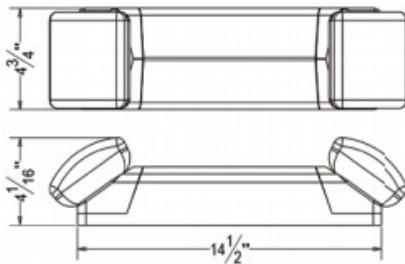

11W

UL Listed

LED Emergency Light

Wall Mounted EM Light

FEATURES

- Universal mounting plate w/ Quick Connect for rapid installation
- Completely self-contained, fully automatic operation
- Push-to-test switch
- 6-volt. Pure lead maintenance-free battery.
- Environmentally-coated solid state charger.
- Automatic low voltage disconnect (LVD).
- Universal transformer for 120 or 277V AC.
- V-O flame retardant, high-impact thermoplastic housing.
- Charge rate/power-on LED indicator light.
- Damp location listed.
- Operation time-90 minutes.
- Lamp-2x5.4W.
- Warranty-5 years limited warranty.

DIMENSIONS

APPLICATIONS

- Schools
- Offices
- Warehouses
- Hospitals
- Subways
- Stores
- Underground parking lots

SPECIFICATIONS

Watts	Volts	Beam Angle	Mounting	Color	
11W	AC120-277V or 24VDC	120 degrees	Wall Mount	5000K	
Efficiency	PF	Series	Shape	Rated Life	Approvals
100lm/W	>0.95	EM	Rectangle	50000hrs	UL/cUL,